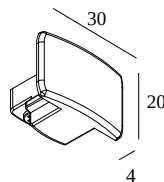

TRACK 1F ON END CAP

27600 0410 B

AVAILABLE IN

BLACK 27600 0410 B

WHITE 27600 0410 W

[View on website](#)

General info

	LOCATION	indoor
	WEIGHT (KG)	0.1